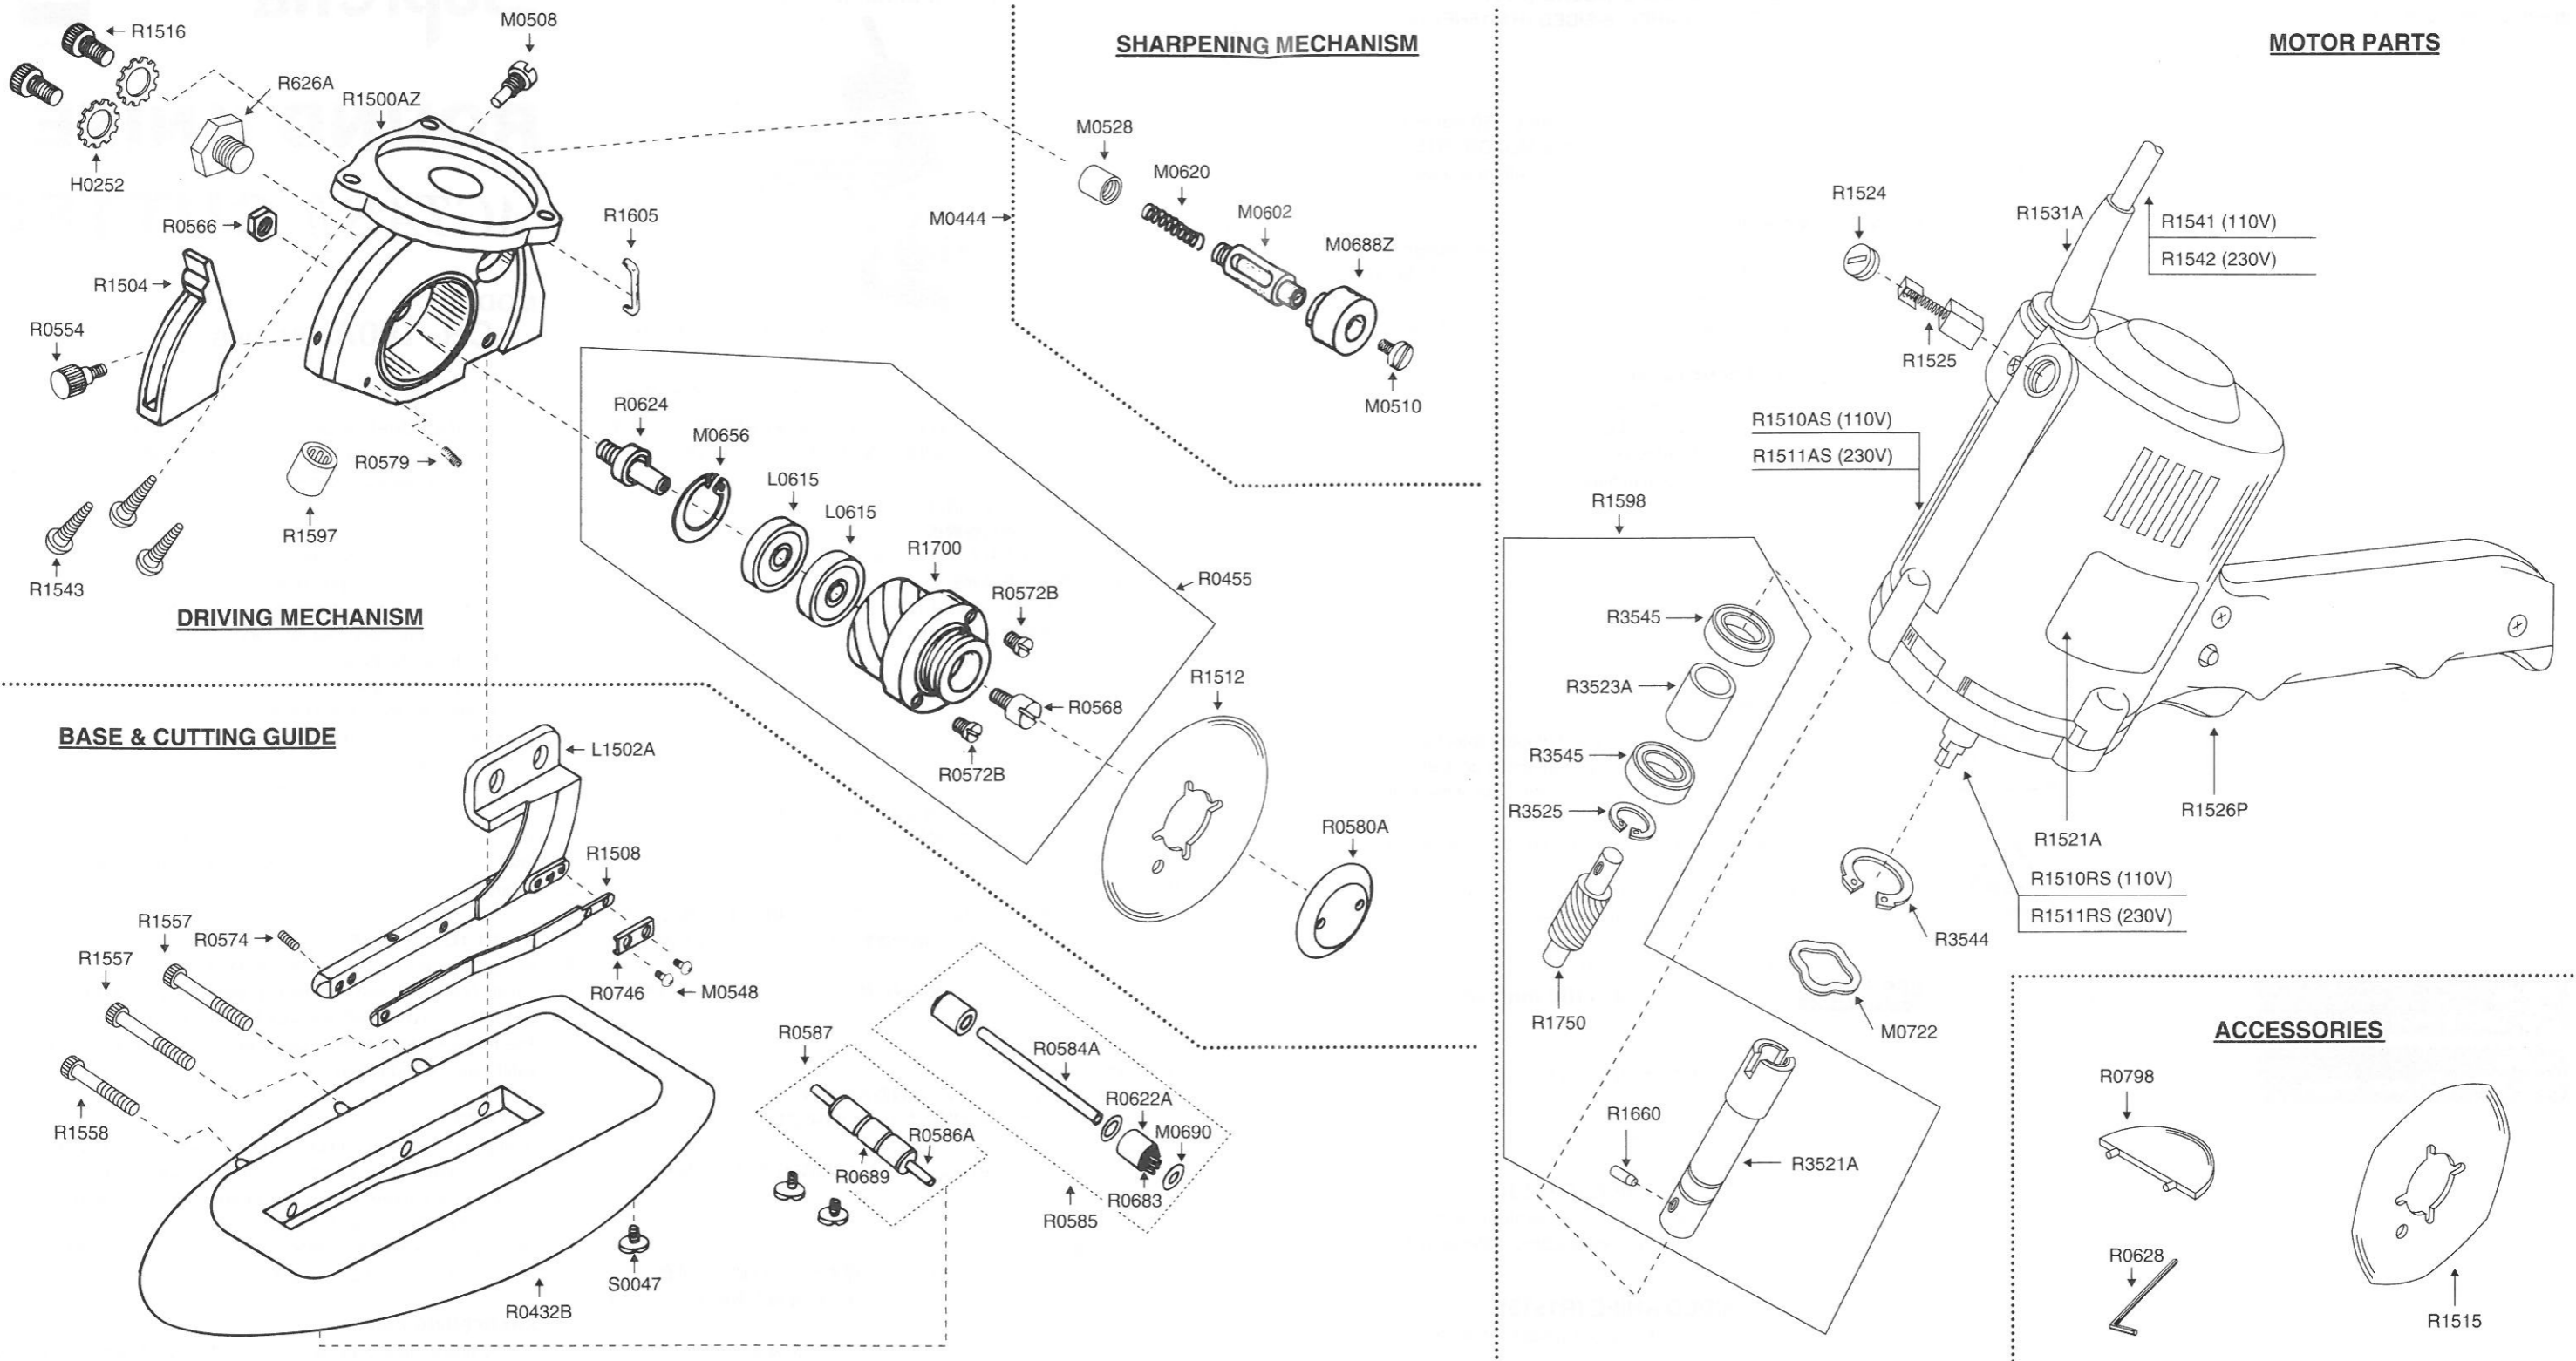

CUTTING MACHINES

ROUND KNIFE ACTAS II CUTTER PARTS LIST

Suprena

DRIVING MECHANISM

- R1700..... Worm Wheel 1/6
- M0508..... Stepped Screw
- R0554..... Knob Screw
- R0564..... Spacer
- R0566..... Nut
- R0568..... Flat Head Screw
- R0572B..... Flat Head Screw
- R0579..... Set Screw
- R1543..... Tapping Screw
- R0580A..... Knife Lock Nut
- R0624..... Stepped Shaft
- R0626A..... Grease Bolt
- R0630C..... Bushing

- L0615..... Ball Bearing
- M0656..... Snap Ring
- R1500AZ..... Gear Housing
- R1504..... Knife Guard
- R1512..... Round Knife (100mm dia.)
- R1516..... Allen Screw
- R1605..... Guard pin
- H0252..... Toothed Washer
- R0455..... Worm Wheel 1/6 Complete

SHARPENING MECHANISM

- M0510..... Flat Head Screw
- M0528..... Push Button
- R0746..... Plate
- M0602..... Stepped Shaft
- M0620..... Spring
- M0688Z..... Sharpening Stone
- M0444..... Sharpening Device

BASE & CUTTING GUIDE

- S0047..... Flat Head Screw
- R0432B..... Base
- M0548..... Fillister Head Screw
- R1557..... Bolt (long) M4x0.7

- R1558..... Bolt (short) M4x0.7
- R0574..... Set Screw
- R0746..... Plate
- L1502A..... Cutting Guide
- R1508..... Counter Blade
- R0585..... Needle Bearing Complete
- R0584A..... Shaft (long)
- R0622A..... Roller
- R0683..... Needle Bearing
- M0690..... Washer
- R0587..... Needle Bearing Complete
- R0586A..... Shaft (short)
- R0622A..... Roller
- R0683..... Needle Bearing